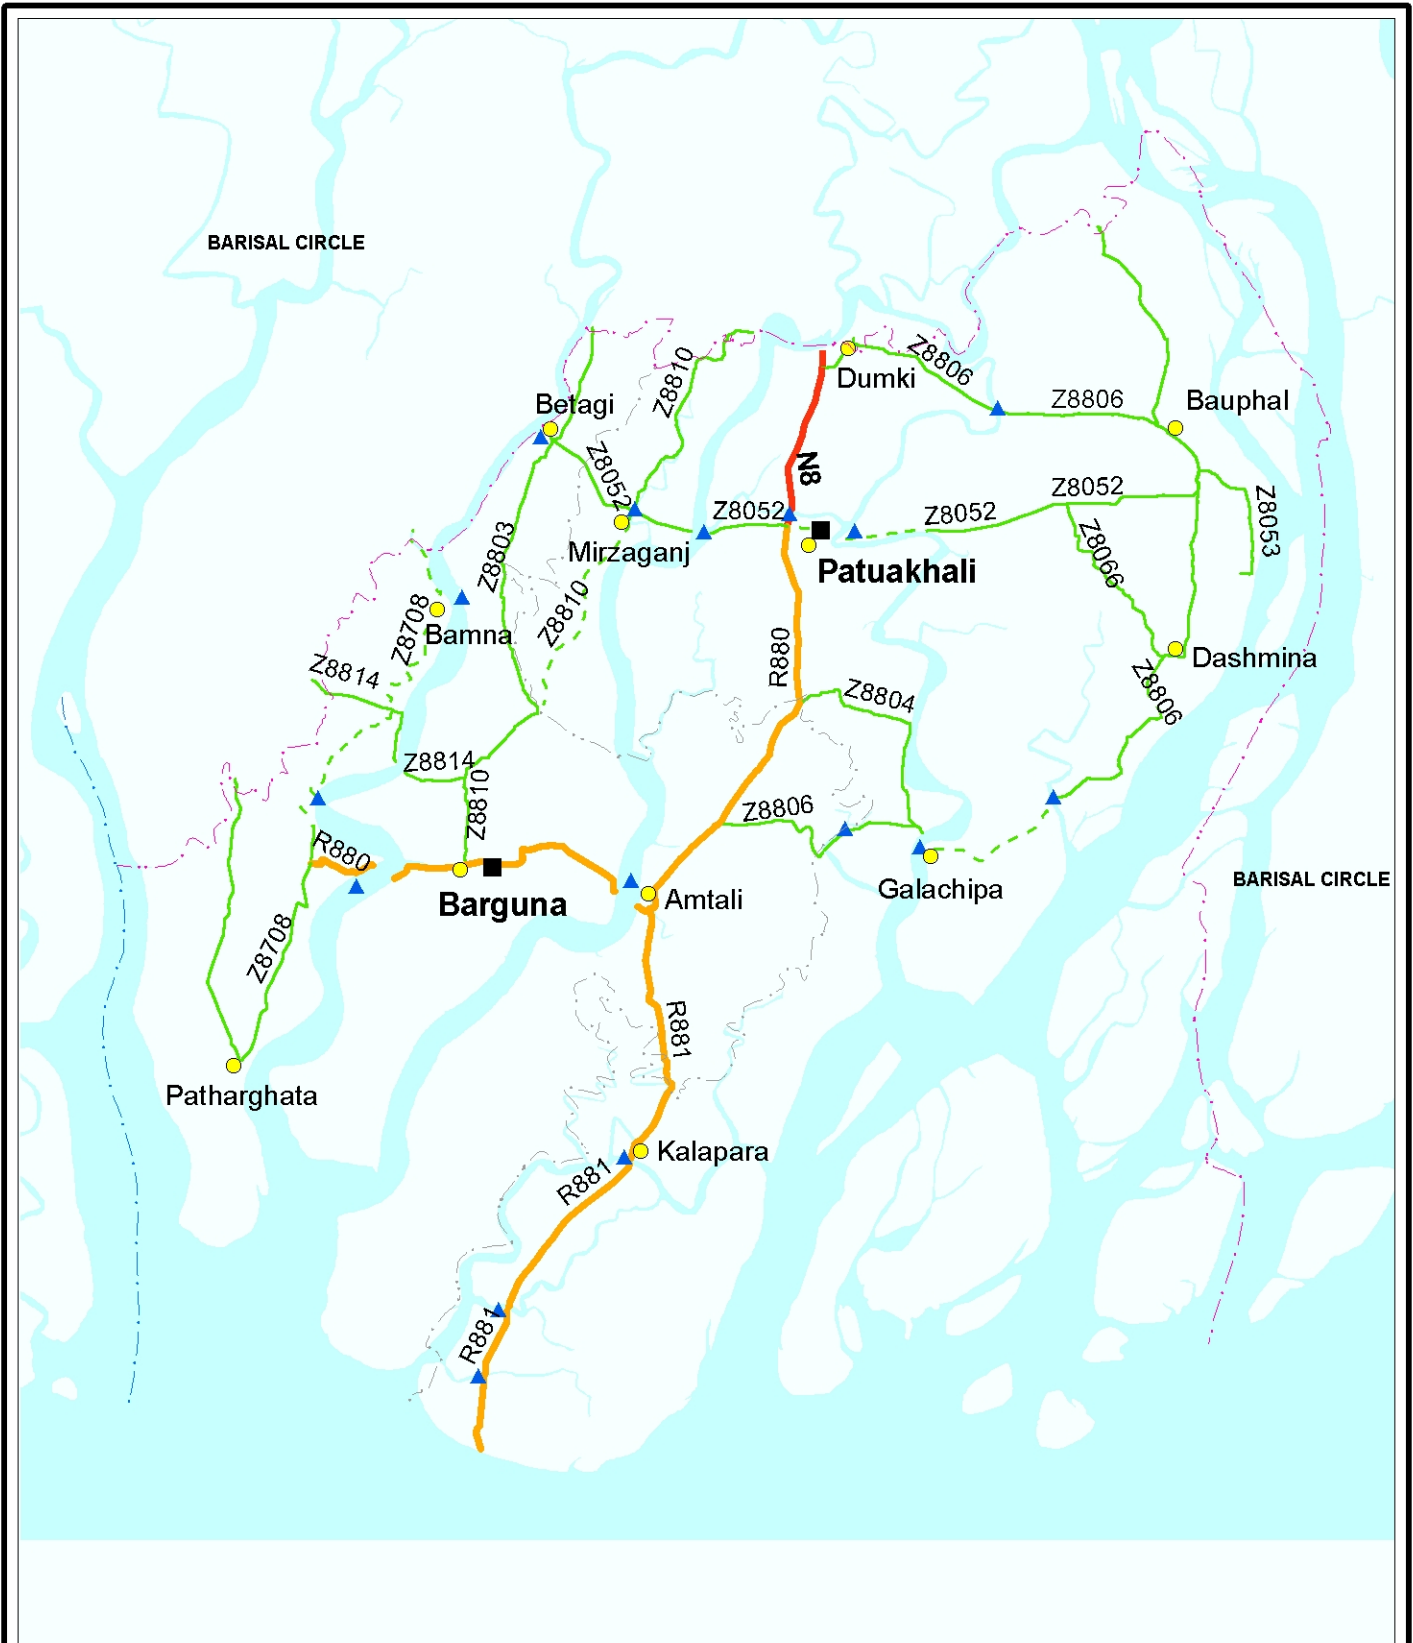

RHD ROAD NETWORK, PATUAKHALI CIRCLE

LEGEND

RHD Roads

- National Highway
 - Regional Highway
 - Zila Road
- Roads Under Construction/ Not Accessible**
- - - National Highway
 - - - Regional Highway
 - - - Zila Road
 - ▲ RHD Ferry
 - + Railway

Boundary

- - - - International
- - - - Zone
- - - - Circle
- - - - Division

Head Quarter

- District
- Upazila

Sea/River/Char Land

- Sea/River/Waterbodies
- Char Land

RF 1 : 750,000

Government of the People's Republic of Bangladesh
Ministry of Communications
Roads and Highways Department